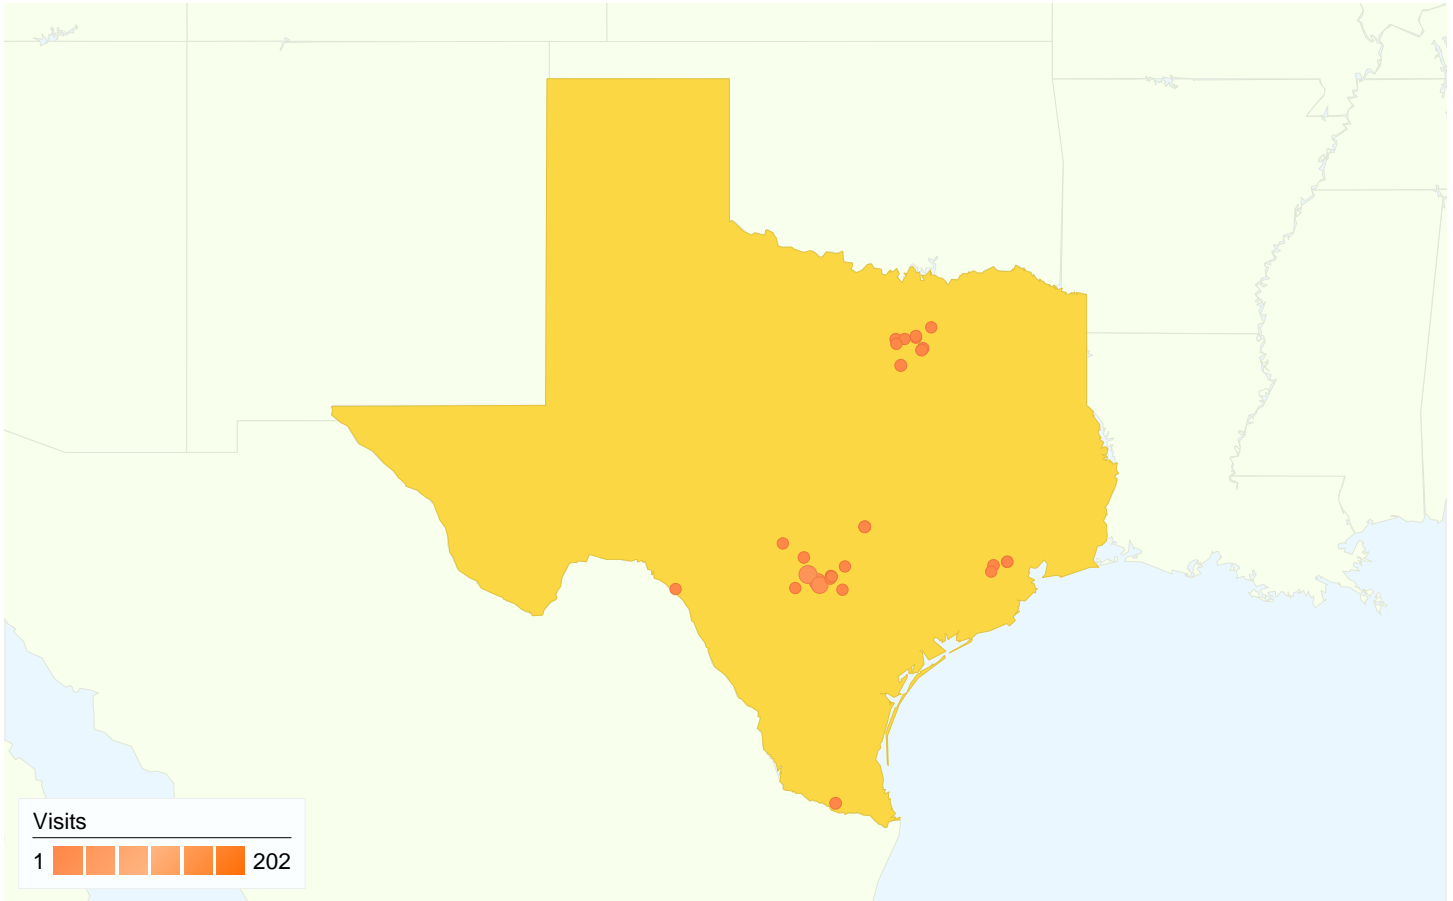

# State Detail:

Texas

Dec 1, 2009 - Mar 31, 2010

Comparing to: Site

## This state sent 307 visits via 28 cities

### Site Usage

City	Visits	Pages/Visit	Avg. Time on Site	% New Visits	Bounce Rate
<b>Visits</b> <b>307</b> % of Site Total: 49.68%	<b>Pages/Visit</b> <b>1.64</b> Site Avg: 1.89 (-12.74%)	<b>Avg. Time on Site</b> <b>00:01:26</b> Site Avg: 00:01:36 (-10.75%)	<b>% New Visits</b> <b>58.31%</b> Site Avg: 60.68% (-3.91%)	<b>Bounce Rate</b> <b>66.12%</b> Site Avg: 65.70% (0.65%)	
San Antonio	202	1.68	00:01:56	50.00%	64.36%
Helotes	31	1.35	00:00:44	29.03%	74.19%
San Antonio	25	1.60	00:00:20	96.00%	64.00%
Dallas	5	2.00	00:00:49	100.00%	60.00%
Austin	5	1.20	00:00:10	60.00%	80.00%
Mansfield	4	3.00	00:00:25	75.00%	50.00%
Dallas	3	1.00	00:00:00	100.00%	100.00%
Mcallen	3	4.00	00:03:38	100.00%	0.00%
Keller	3	2.33	00:00:06	100.00%	33.33%

Austin	3	1.00	00:00:00	66.67%	100.00%
Boerne	2	1.00	00:00:00	100.00%	100.00%
Carrollton	2	1.50	00:00:09	100.00%	50.00%
Universal City	2	1.50	00:00:03	100.00%	50.00%
Alief	2	2.00	00:00:06	100.00%	50.00%
Carrollton	2	1.00	00:00:00	100.00%	100.00%
Sugar Land	1	1.00	00:00:00	100.00%	100.00%
Kerrville	1	1.00	00:00:00	100.00%	100.00%
La Vernia	1	3.00	00:00:56	100.00%	0.00%
Grapevine	1	1.00	00:00:00	100.00%	100.00%
Houston	1	1.00	00:00:00	100.00%	100.00%
Del Rio	1	1.00	00:00:00	100.00%	100.00%
Converse	1	1.00	00:00:00	100.00%	100.00%
Houston	1	1.00	00:00:00	100.00%	100.00%
North Richland Hills	1	1.00	00:00:00	100.00%	100.00%
Allen	1	2.00	00:00:16	100.00%	0.00%
New Braunfels	1	1.00	00:00:00	100.00%	100.00%
Universal City	1	1.00	00:00:00	100.00%	100.00%
Castroville	1	1.00	00:00:00	100.00%	100.00%